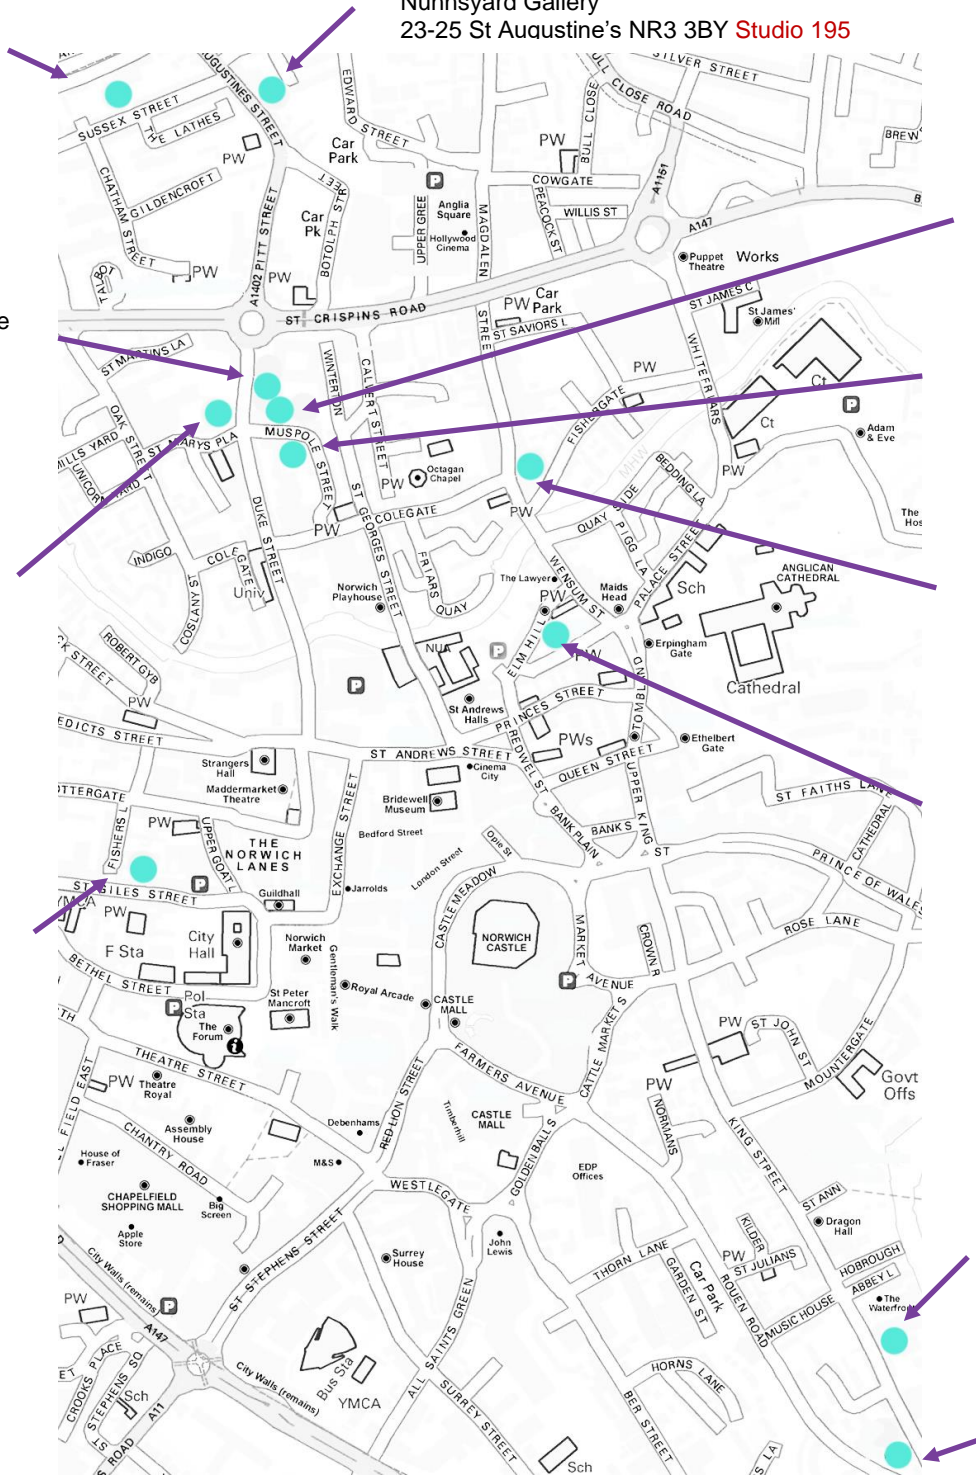

Win your choice of garden sculpture when you collect a stamp from each of the 11 participating venues on the map. See over the page..