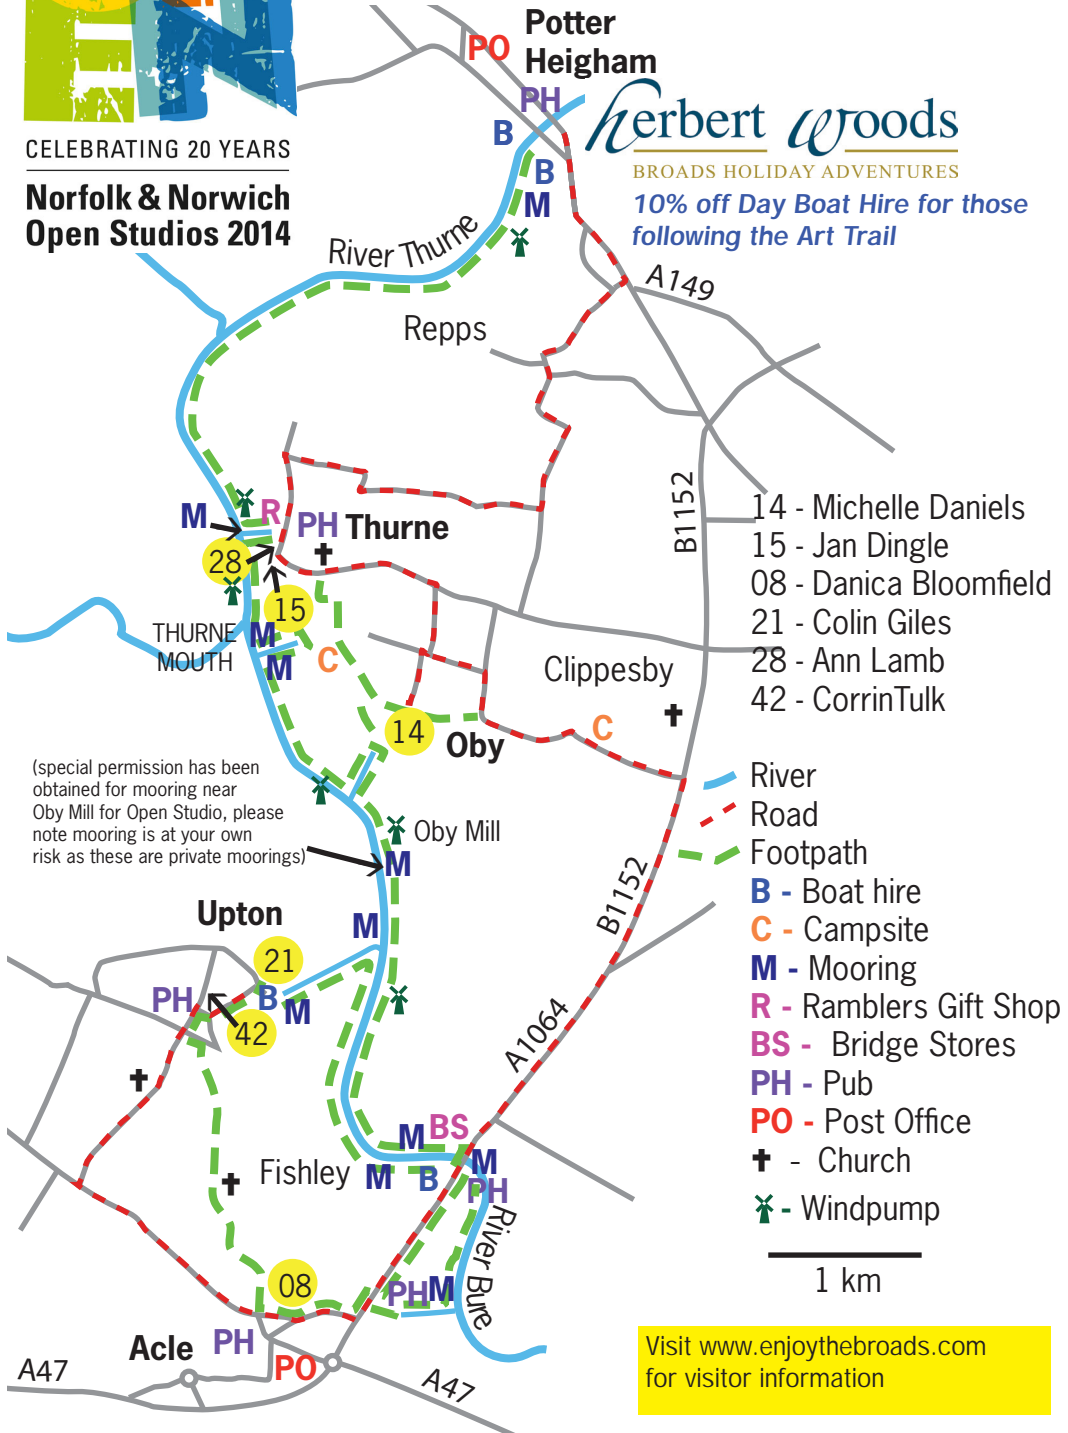

CELEBRATING 20 YEARS

Norfolk & Norwich Open Studios 2014

Rivers Thurne and Bure Art Trail

visit us by river by road or on foot

herbert woods

BROADS HOLIDAY ADVENTURES

10% off Day Boat Hire for those following the Art Trail

- 14 - Michelle Daniels
- 15 - Jan Dingle
- 08 - Danica Bloomfield
- 21 - Colin Giles
- 28 - Ann Lamb
- 42 - CorrinTulk

(special permission has been obtained for mooring near Oby Mill for Open Studio, please note mooring is at your own risk as these are private moorings)

- River
- Road
- Footpath
- B** - Boat hire
- C** - Campsite
- M** - Mooring
- R** - Ramblers Gift Shop
- BS** - Bridge Stores
- PH** - Pub
- PO** - Post Office
- +** - Church
- ⚙** - Windpump

1 km

Visit www.enjoythebroads.com for visitor information

15, Jan Dingle

May 24, 26, 30 June 1, 6, 7, 8
(May 25, 31 by app.)

Coloured etchings of the Norfolk
Broads in a unique blend of
etchings with aquatints.

Thurneside, Church Road,
Thurne, Gt Yarmouth NR29 3BT
07710813010
www.jandingle.co.uk