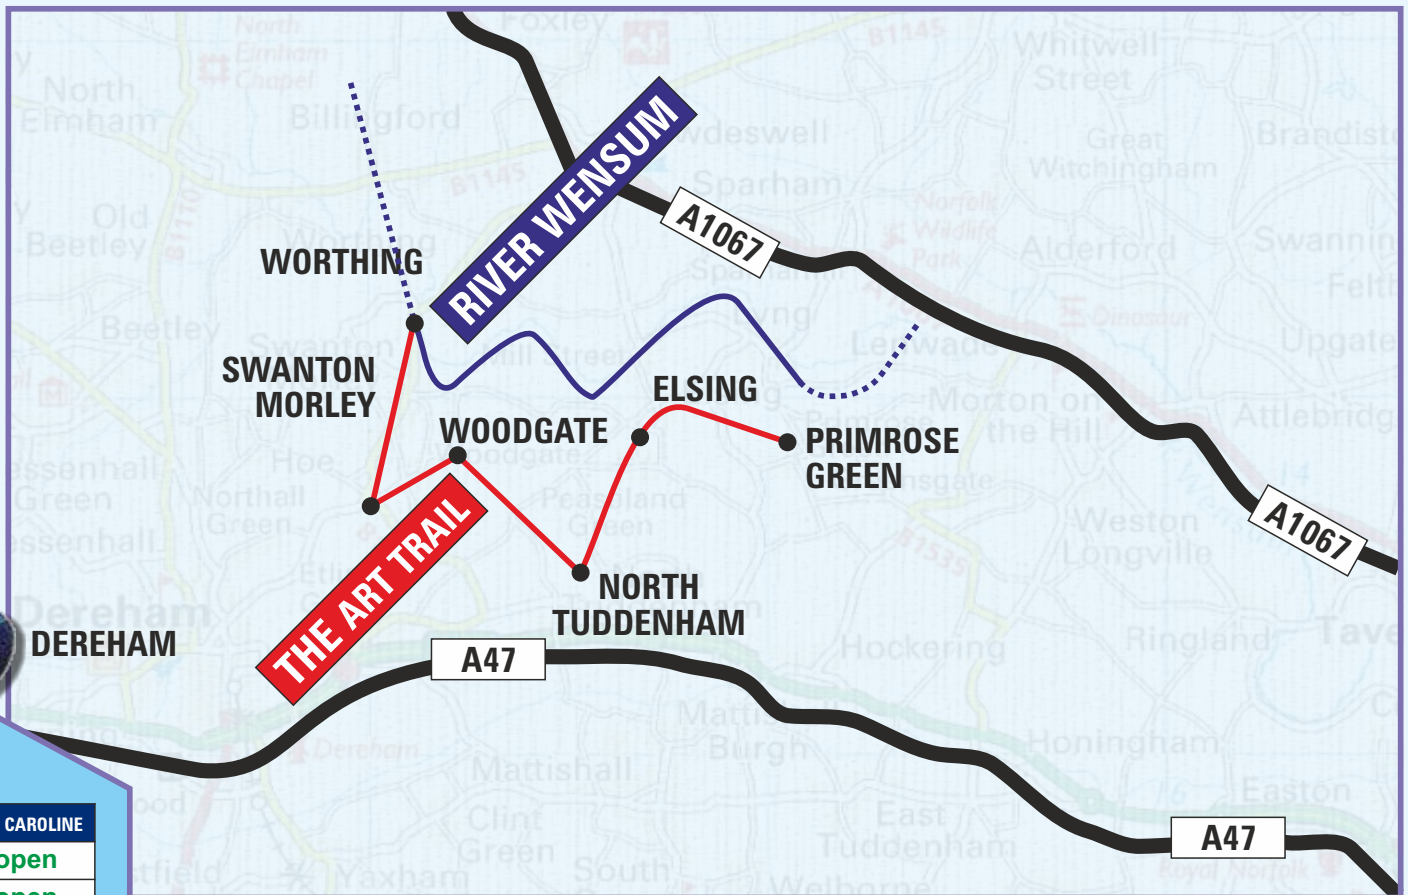

Norfolk & Norwich Open Studios

Calendar of Open Days

Wensum Way-siders

Art Trail Members

MAY JUNE	012 JENNI	010 STANLEY	011 JANE	004 JUDI	005 HENRI	016 CAROLINE
25	open	open	open	open	open	open
26	open	open	open	open	open	open
27	open	open	open	open	open	
28				open		
29				open		
30						
31	open					
1	open	open	open	open	open	open
2	open	open	open	open	open	open
3				open		
4				open		
5				open		
6	open					
7	open	open				
8	open	open	open	open	open	open
9	open	open	open	open	open	open

NORFOLK AND NORWICH OPEN STUDIOS: MAY-JUNE 2019

...Situated just south of the **MEANDERING RIVER WENSUM** and the **WENSUM WAY** distance footpath, our Trail comprises SIX absolutely diverse studios.

Over the **THREE N&N OPEN STUDIOS** weekends, plus other days as shown on the calendar, we will be open to welcome friends and visitors alike.